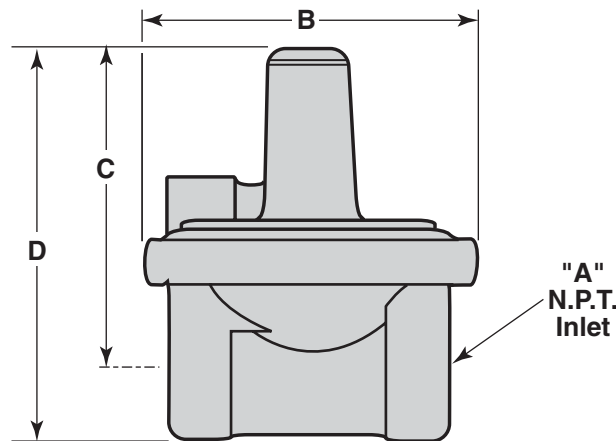

Small Capacity Zero Governors

- For use on pilots and other low capacity combustion systems.
- Three pipe sizes
- Capacities from 94 to 365 cfh.

Specifications

Catalog Number	Part Number	Max. Inlet PSIG	Capacity* CFH	Dimensions In Inches			
				A	B	C	D
R 400Z	15685	1	94	3/8	2	2-5/16	3-1/4
R 500Z	11080	1	200	1/2	3-1/8	3-1/2	4-11/16
R 600Z	11081	1	365	3/4	3-7/8	4-1/4	5-11/16

* Based on .65 specific gravity natural gas, 1000 Btu/cf @ .3" w.c. drop.

ECLIPSE™
Innovative Thermal Solutions

Eclipse Combustion

www.eclipsenet.com